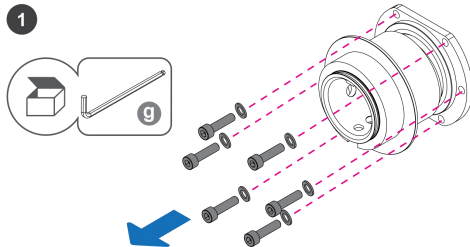

QR Installation