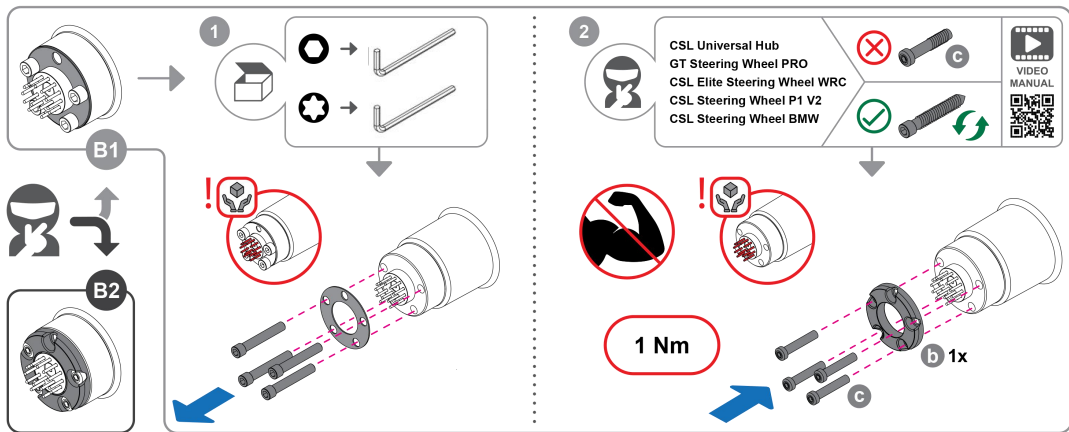

QR Installation