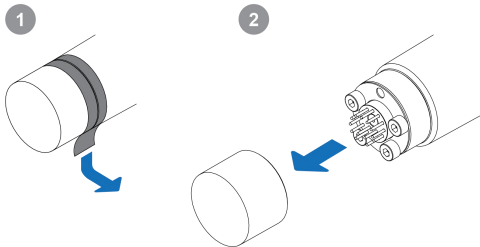

QR Installation