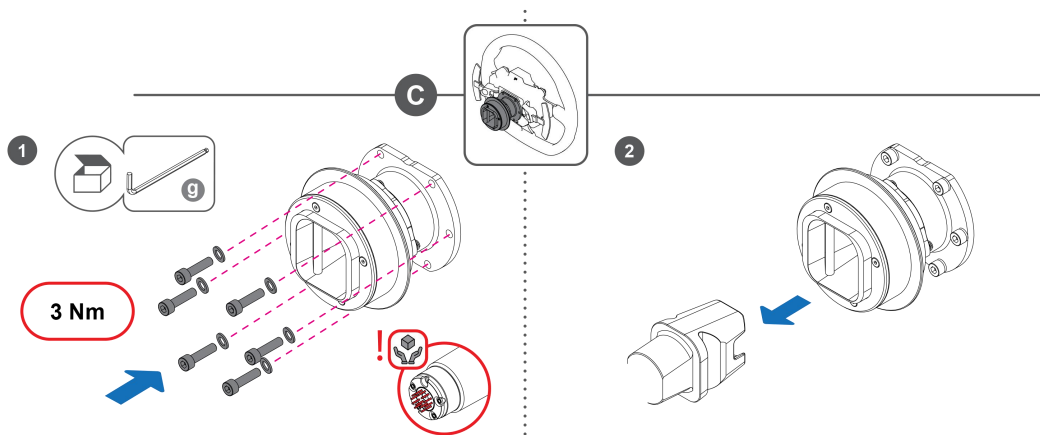

QR Installation